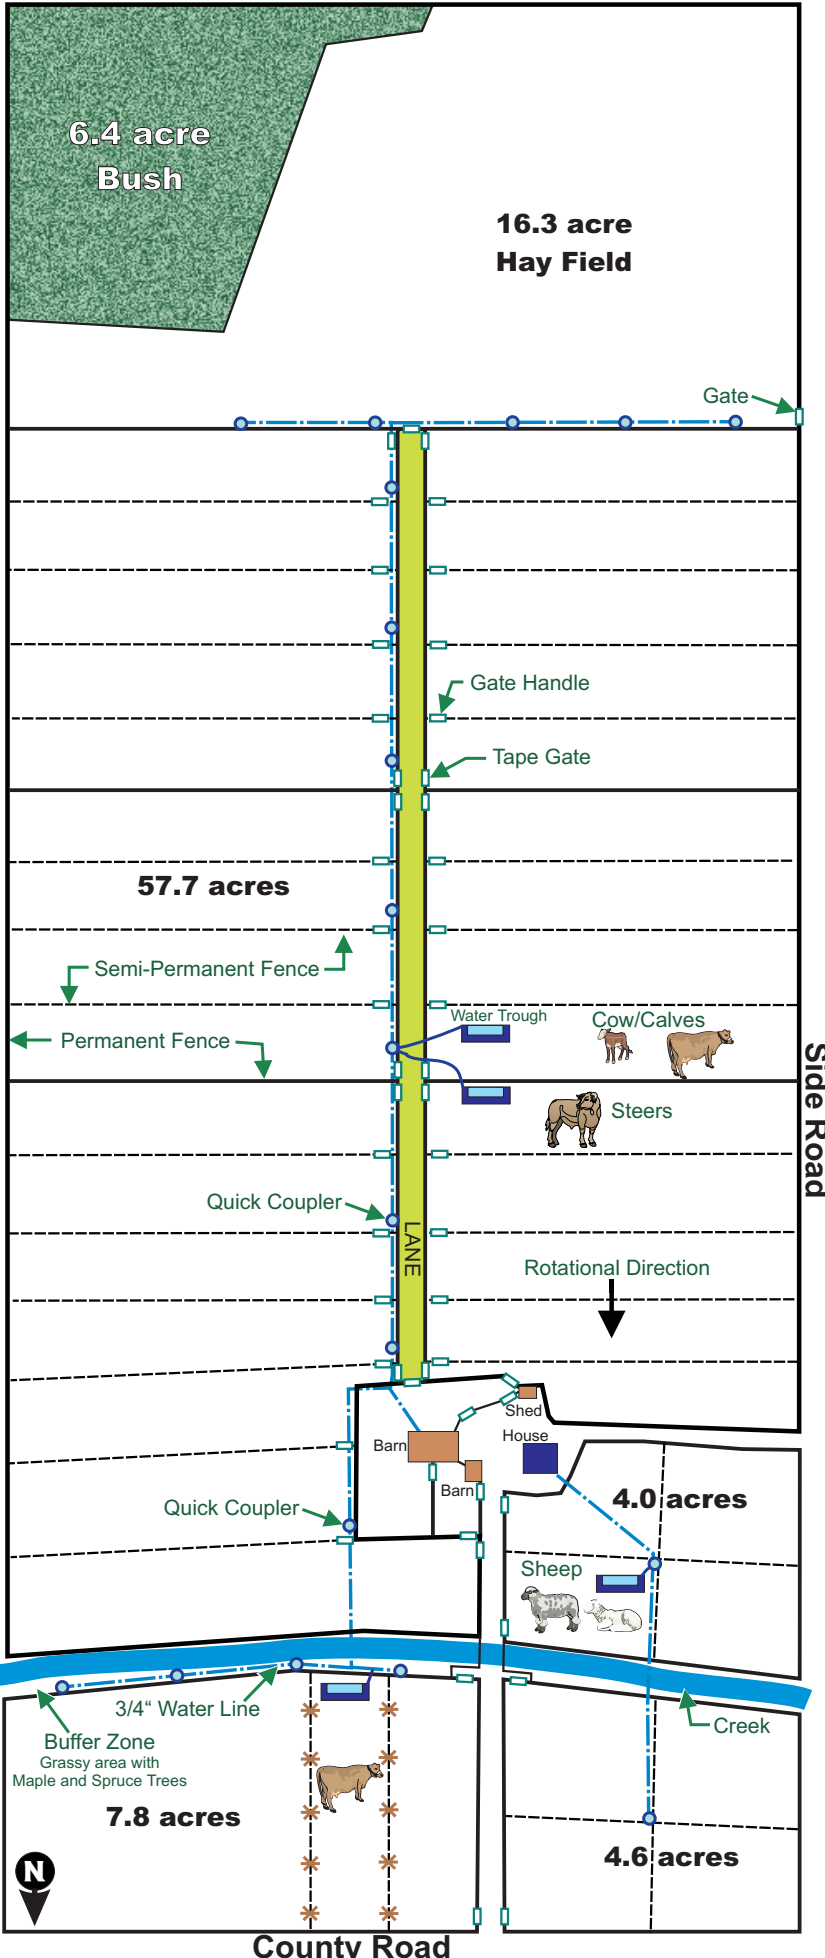

# GRAZING MEADOWS

### MAP KEY

-  - Permanent Fence
-  - Semi-Permanent Fence
-  - 3/4" Water Line
-  - Quick Coupler
-  - Portable Water Trough
-  - Gate
-  - Rolling Tumble Wheel Fence

Design by  
JP Computer Services  
Brussels, ON